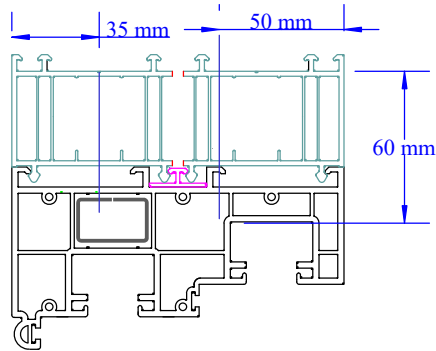

Rationalised Packers offering and fixing

Although these can be clipped on for ease of installation, British Standards recommends that they should be screwed to the product at a maximum 300mm centre.

If you require any further information, please contact Ray Rabett, our Technical Director on **01376 510410** or e-mail ramon@masterframe.co.uk.

Best Regards
The Masterframe Team

PVC-U 114063, 15mm Packer
Single Length or Double with
MFW cut down Packers

PVC-U 714802, 30mm Packer
Single or Double Length
No Modifications Needed

PVC-U 114062, 45mm Packer
Single Length or Double with
MFW cut down Packers

Authentic Outerframe.
No Packer modification
required to fit two.
Illustrated with 15mm packer
All sizes available.

Legend

Rationalised Packers

Adapter Profile

Installer Fixing Position
Maximum 300mm Centres

MFW Modification Cut

master frame 4 Crittall Road Witham Essex CM8 3DR 01376 510410 www.masterframe.co.uk Registered in England: 2272659		Title: Installer Rationalised Packers Fitting Original Drawing date: 16 - 04 - 2021 Drawn By: R Rabett	
Revision History			
REV	Amendment	BY	Date
Copyright Notice <small>The contents of this drawing are the copyright of Master Frame Windows Ltd. The detail and drawing are without obligation. Dimensions and tolerances are as shown unless otherwise stated.</small>		DO NOT SCALE. Dimensions in mm.	DWG Reference: ...