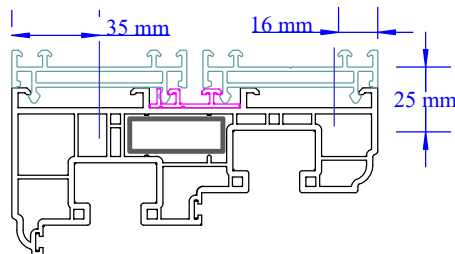

Rationalised Packers offering and fixing

Although these can be clipped on for ease of installation, British Standards recommends that they should be screwed to the product at a maximum 300mm centre.

If you require any further information, please contact Ray Rabett, our Technical Director on **01376 510410** or e-mail ramon@masterframe.co.uk.

Best Regards
The Masterframe Team

PVC-U 114063, 15mm Packer
Single Length or Double with
MFW cut down Packers

PVC-U 714802, 30mm Packer
Single or Double Length
No Modifications Needed

PVC-U 114062, 45mm Packer
Single Length or Double with
MFW cut down Packers

Authentic Outerframe.
No Packer modification
required to fit two.
Illustrated with 15mm packer
All sizes available.

Legend

Rationalised Packers

Adapter Profile

Installer Fixing Position
Maximum 300mm Centres

MFW Modification Cut

master frame 4 Crittall Road Witham Essex CM8 3DR 01376 510410 www.masterframe.co.uk Registered in England: 2272659		Title: Installer Rationalised Packers Fitting Original Drawing date: 16 - 04 - 2021 Drawn By: R Rabett	
Revision History			
REV	Amendment	BY	Date
Copyright Notice <small>The contents of this drawing are the copyright of Master Frame Windows Ltd. The detail and drawing are without obligation. Dimensions and tolerances are as shown unless otherwise stated.</small>		DO NOT SCALE. Dimensions in mm.	DWG Reference: ...