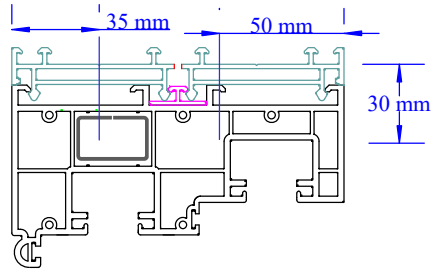

RATIONALISATION OF PACKER SIZES

Dear Customer

Due to the rationalisation of the packer sizes by VEKA, the available sizes have changed from:

Old Offering:	15mm	30mm	50mm
New Offering:	15mm	30mm	45mm

Please [click](#) below for a drawing which outlines the rationalisation and provides fixing instructions:

Rationalised Packers offering and fixing

Although these can be clipped on for ease of installation, British Standards recommends that they should be screwed to the product at a maximum 300mm centre.

If you require any further information, please contact Ray Rabett, our Technical Director on **01376 510410** or e-mail ramon@masterframe.co.uk.

Best Regards
The Masterframe Team

PVC-U 114063, 15mm Packer
Single Length or Double with
MFW cut down Packers

PVC-U 714802, 30mm Packer
Single or Double Length
No Modifications Needed

PVC-U 114062, 45mm Packer
Single Length or Double with
MFW cut down Packers

Authentic Outerframe.
No Packer modification
required to fit two.
Illustrated with 15mm packer
All sizes available.

Legend

Rationalised Packers

Adapter Profile

Installer Fixing Position
Maximum 300mm Centres