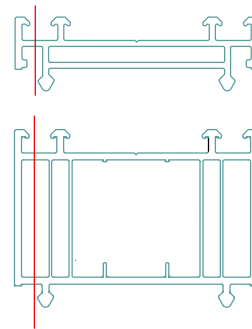

Rationalised Packers offering and fixing

Although these can be clipped on for ease of installation, British Standards recommends that they should be screwed to the product at a maximum 300mm centre.

If you require any further information, please contact Ray Rabett, our Technical Director on **01376 510410** or e-mail ramon@masterframe.co.uk.

Best Regards
The Masterframe Team

PVC-U 114063, 15mm Packer
Single Length or Double with
MFW cut down Packers

PVC-U 714802, 30mm Packer
Single or Double Length
No Modifications Needed

PVC-U 114062, 45mm Packer
Single Length or Double with
MFW cut down Packers

Authentic Outerframe.
No Packer modification
required to fit two.
Illustrated with 15mm packer
All sizes available.

Legend

Rationalised Packers

Adapter Profile

Installer Fixing Position
Maximum 300mm Centres

MFW Modification Cut

master frame 4 Crittall Road Witham Essex CM8 3DR 01376 510410 www.masterframe.co.uk Registered in England: 2272659		Title: Installer Rationalised Packers Fitting Original Drawing date: 16 - 04 - 2021 Drawn By: R Rabett	
Revision History			
REV	Amendment	BY	Date
Copyright Notice <small>The contents of this drawing are the copyright of Master Frame Windows Ltd. The detail and drawing are without obligation. Dimensions and tolerances are as shown unless otherwise stated.</small>		DO NOT SCALE. Dimensions in mm.	DWG Reference: ...