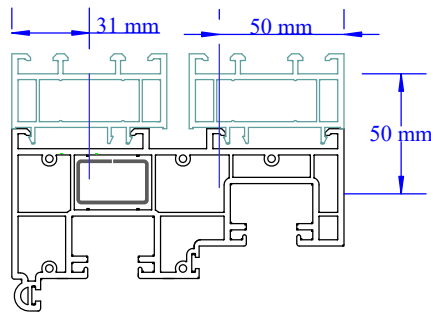

RATIONALISATION OF PACKER SIZES

Dear Customer

Due to the rationalisation of the packer sizes by VEKA, the available sizes have changed from:

Old Offering:	15mm	30mm	50mm
New Offering:	15mm	30mm	45mm

Please [click](#) below for a drawing which outlines the rationalisation and provides fixing instructions:

Rationalised Packers offering and fixing

Although these can be clipped on for ease of installation, British Standards recommends that they should be screwed to the product at a maximum 300mm centre.

If you require any further information, please contact Ray Rabett, our Technical Director on **01376 510410** or e-mail ramon@masterframe.co.uk.

Best Regards
The Masterframe Team

PVC-U 114063, 15mm Packer
Single Length or Double with
MFW cut down Packers

PVC-U 714802, 30mm Packer
Single or Double Length
No Modifications Needed

PVC-U 114062, 45mm Packer
Single Length or Double with
MFW cut down Packers

Authentic Outerframe.
No Packer modification
required to fit two.
Illustrated with 15mm packer
All sizes available.

Legend

Rationalised Packers

Adapter Profile

Installer Fixing Position
Maximum 300mm Centres